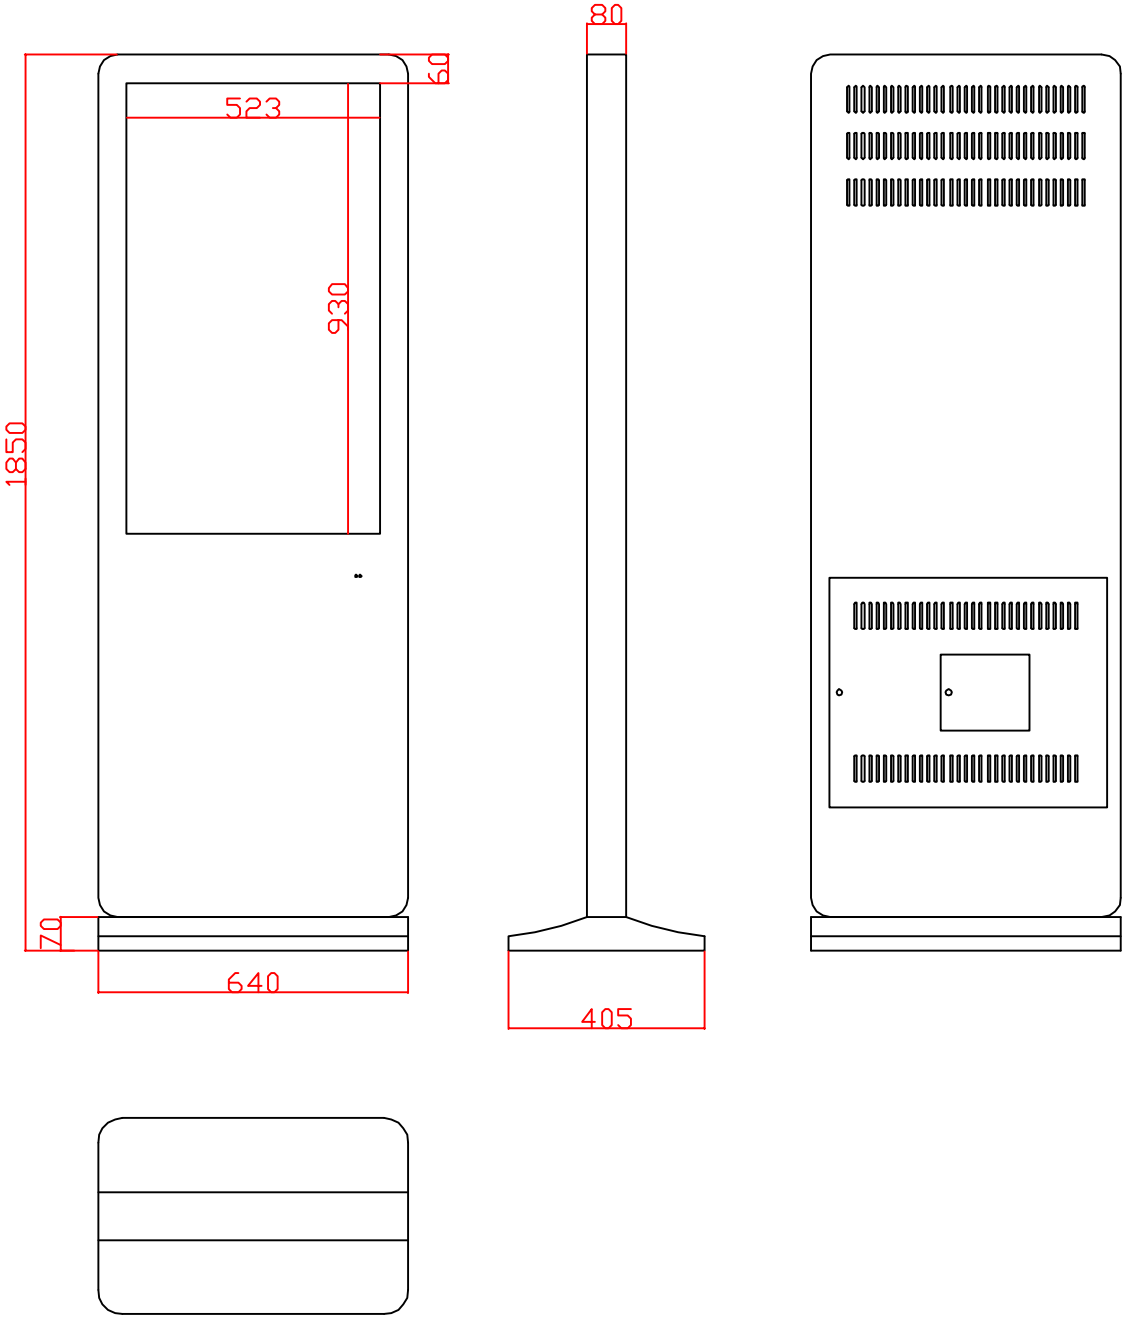

Equipped with 3D reduction technology.

Specifications

Screen	42"	55"	65"
Resolution	1920*1080 DPI	1920*1080 DPI	1920*1080 DPI
Display Area	930(H)x523(V) mm	1210(H)x682(V) mm	1428.5 (H) x 803.5 (V) mm
Dot pitch	0.63mm(H)*0.63mm(V)	0.63mm(H)*0.63mm(V)	0.63mm(H)*0.63mm(V)
Viewing Angle	H178, V178	H178, V178	H178, V178
Brightness	450cd/m2	450cd/m2	450cd/m2
Contrast Ratio	5000:1	5000:1	5000:1
Colors	16.7M	16.7M	16.7M
Response time	5ms	5ms	5ms
Lifetime	≥60000 hours	≥60000 hours	≥60000 hours
Power	AC 110-240V (50/60Hz)	AC 110-240V (50/60Hz)	AC 110-240V (50/60Hz)
Power consumption	100W	100W	100W
Standby power	<3W	<3W	<3W
Working temperature	-5℃ ~ 60℃	-5℃ ~ 60℃	-5℃ ~ 60℃
Working humidity	10% ~ 80%	10% ~ 80%	10% ~ 80%
Frame	Aluminum profile	Aluminum profile	Aluminum profile
Glass	Tempered glass	Tempered glass	Tempered glass
Back frame	Floor Standing	Floor Standing	Floor Standing
Product size	1850X640x80(mm)	1950x810x80 (mm)	2110x970x80(mm)

DIMENSIONS 42 Inches

DIMENSIONS 55 Inches

DIMENSIONS 65 Inches