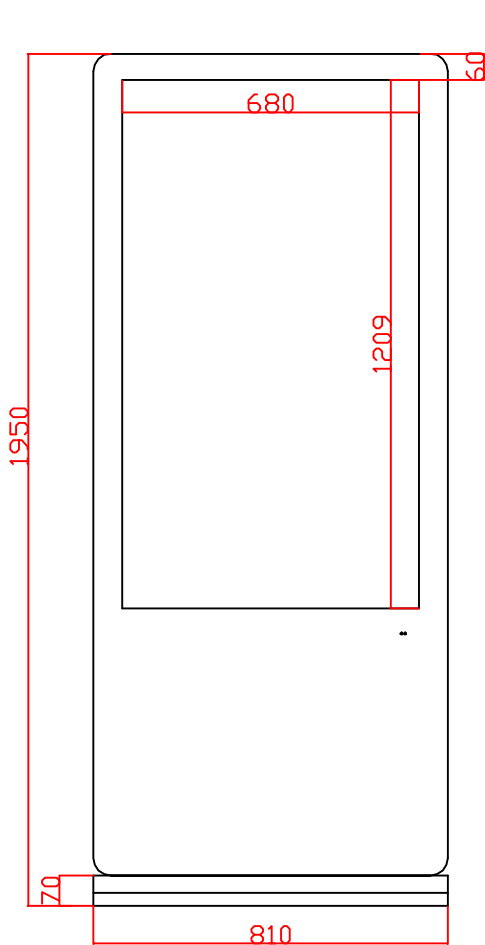

Equipped with 3D reduction technology.

Specifications

Screen	42"	55"	65"
Resolution	1920*1080 DPI	1920*1080 DPI	1920*1080 DPI
Display Area	930(H)x523(V) mm	1210(H)x682(V) mm	1428.5 (H) x 803.5 (V) mm
Dot pitch	0.63mm(H)*0.63mm(V)	0.63mm(H)*0.63mm(V)	0.63mm(H)*0.63mm(V)
Viewing Angle	H178, V178	H178, V178	H178, V178
Brightness	450cd/m2	450cd/m2	450cd/m2
Contrast Ratio	5000:1	5000:1	5000:1
Colors	16.7M	16.7M	16.7M
Response time	5ms	5ms	5ms
Lifetime	≥60000 hours	≥60000 hours	≥60000 hours
Power	AC 110-240V (50/60Hz)	AC 110-240V (50/60Hz)	AC 110-240V (50/60Hz)
Power consumption	100W	100W	100W
Standby power	<3W	<3W	<3W
Working temperature	-5℃ ~ 60℃	-5℃ ~ 60℃	-5℃ ~ 60℃
Working humidity	10% ~ 80%	10% ~ 80%	10% ~ 80%
Frame	Aluminum profile	Aluminum profile	Aluminum profile
Glass	Tempered glass	Tempered glass	Tempered glass
Back frame	Floor Standing	Floor Standing	Floor Standing
Product size	1850X640x80(mm)	1950x810x80 (mm)	2110x970x80(mm)

DIMENSIONS 42 Inches

DIMENSIONS 55 Inches

DIMENSIONS 65 Inches