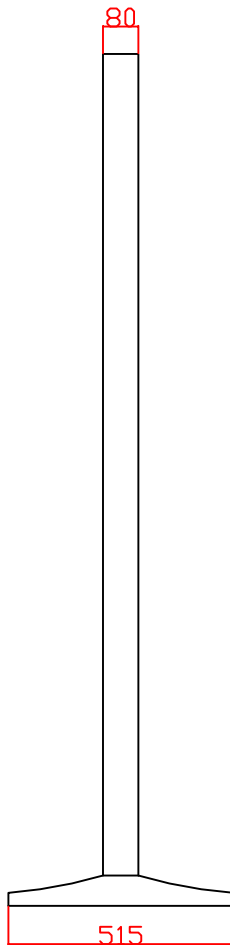

By using the visual extension technology (S-PVA) it will give an easy 178 degrees viewing angle. No deformed pictures and no color distortion, perfect viewing.

Our full metal shielding structure will prevent any exterior electromagnetic interference.

Equipped with 3D reduction technology.

Specifications

Screen	42"	55"	65"
Resolution	1920*1080 DPI	1920*1080 DPI	1920*1080 DPI
Display Area	930(H)x523(V) mm	1210(H)x682(V) mm	1428.5 (H) x 803.5 (V) mm
Dot pitch	0.63mm(H)*0.63mm(V)	0.63mm(H)*0.63mm(V)	0.63mm(H)*0.63mm(V)
Viewing Angle	H178, V178	H178, V178	H178, V178
Brightness	450cd/m2	450cd/m2	450cd/m2
Contrast Ratio	5000:1	5000:1	5000:1
Colors	16.7M	16.7M	16.7M
Response time	5ms	5ms	5ms
Lifetime	≥60000 hours	≥60000 hours	≥60000 hours
Power	AC 110-240V (50/60Hz)	AC 110-240V (50/60Hz)	AC 110-240V (50/60Hz)
Power consumption	100W	100W	100W
Standby power	<3W	<3W	<3W
Working temperature	-5℃ ~ 60℃	-5℃ ~ 60℃	-5℃ ~ 60℃
Working humidity	10% ~ 80%	10% ~ 80%	10% ~ 80%
Frame	Aluminum profile	Aluminum profile	Aluminum profile
Glass	Tempered glass	Tempered glass	Tempered glass
Back frame	Floor Standing	Floor Standing	Floor Standing
Product size	1850X640x80(mm)	1950x810x80 (mm)	2110x970x80(mm)

DIMENSIONS 42 Inches

DIMENSIONS 55 Inches

DIMENSIONS 65 Inches