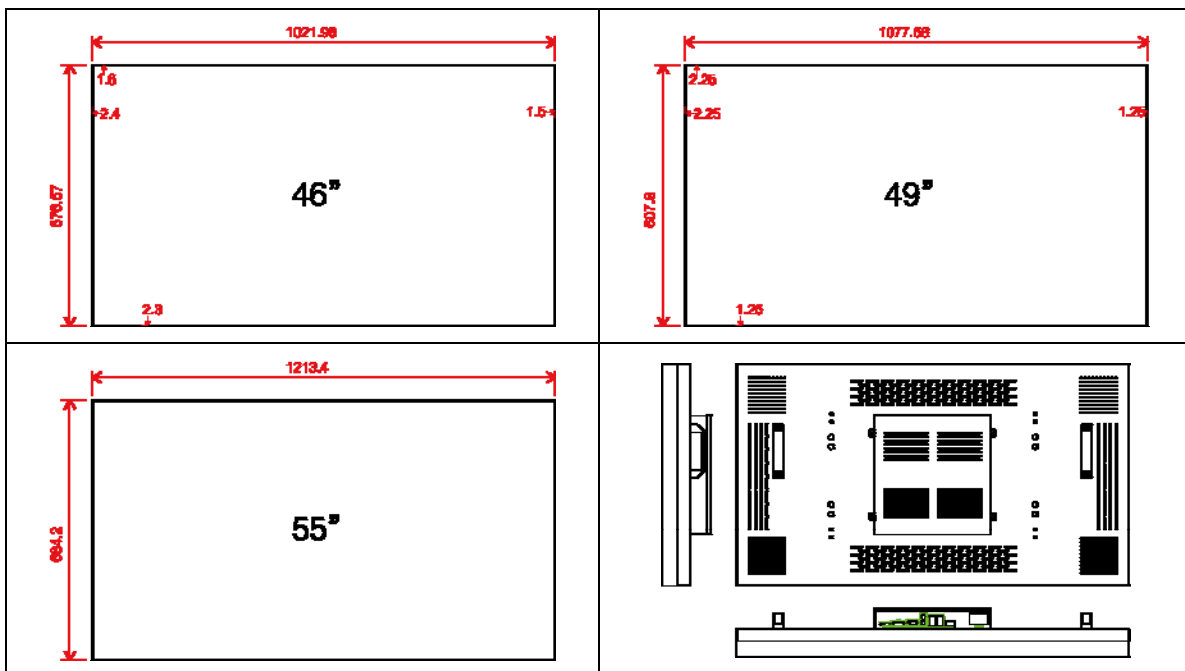

## Body Structures

## Specifications

Model	46" 、 49" 、 55" DID LCD Panel	
Bezel	1.8mm	
LCD Panel	Max Resolution Support	1920×1080(H×V)
	Pixel Pitch	0.53025 ( H ) ×0.53025 ( V )
	Brightness (nits)	500 (cd/ m )
	Contrast	4000:1
	Response Time	8ms
	Color	16.7M
	Visual Angle (H/V)	178°(H) / 178°(V)
Image	Contrast	16 : 9
	Picture quality compensation	LTI、 CTI
	Motion compensation	AUTO MOVE
	Filter	3D comb filtering , digital noise reduction
	Video format	PAL、 NTSC
Video Wall Controller (Built-in each Screen)	Computer centralized control interface	RS232
Structure	Border dimension	1.8mm
	Net weight	25kg
	Shell material	Metal shell, anti-static,anti-magnetic,anti-strong electric field interference
	Installation way	Wall mount , floor standing mount , hanging mount