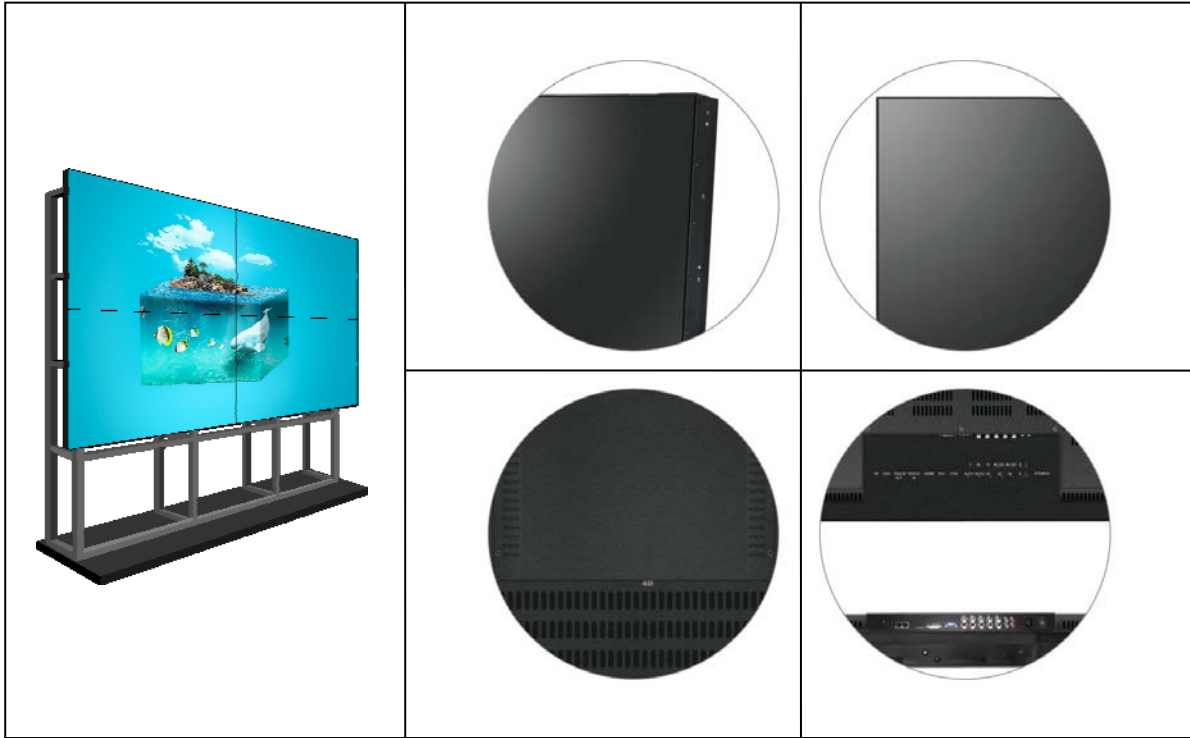

## Body Structures

## Specifications

Model	46" 、 49" 、 55" DID LCD Panel	
Bezel	1.8mm	
LCD Panel	Max Resolution Support	1920×1080(H×V)
	Pixel Pitch	0.53025 ( H ) ×0.53025 ( V )
	Brightness (nits)	500 (cd/ m )
	Contrast	4000:1
	Response Time	8ms
	Color	16.7M
	Visual Angle (H/V)	178°(H) / 178°(V)
Image	Contrast	16 : 9
	Picture quality compensation	LTI、 CTI
	Motion compensation	AUTO MOVE
	Filter	3D comb filtering , digital noise reduction
	Video format	PAL、 NTSC
Video Wall Controller (Built-in each Screen)	Computer centralized control interface	RS232
Structure	Border dimension	1.8mm
	Net weight	25kg
	Shell material	Metal shell, anti-static,anti-magnetic,anti-strong electric field interference
	Installation way	Wall mount , floor standing mount , hanging mount