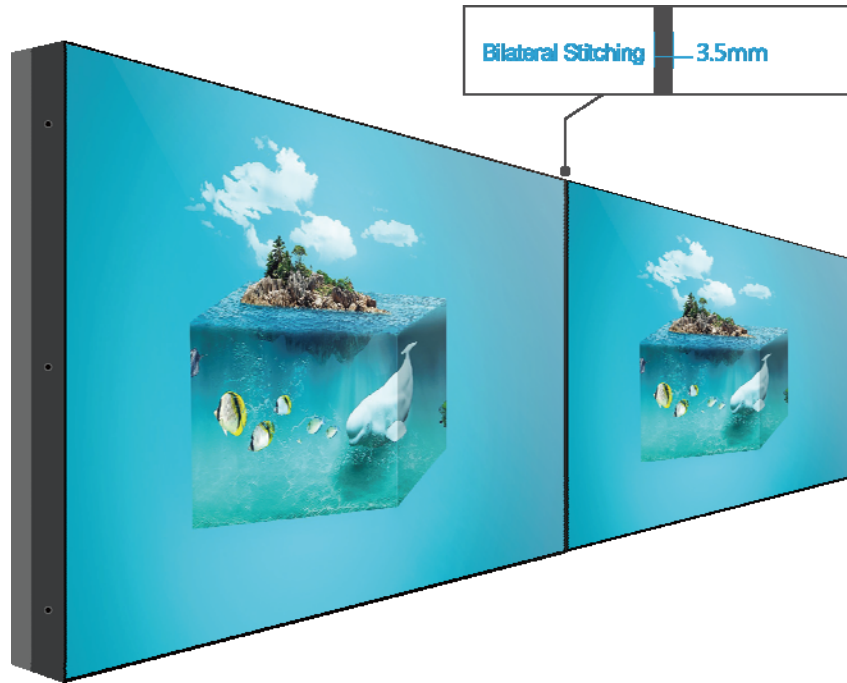

3.5 Bezel Series

VIDEO WALL LCD NARROW BEZEL

Specifications

Model No.	46"、49"、55" DID LCD Panel	
Bezel	3.5mm	
HD Display	1920×1080(H×V)	
LCD Panel	Max Resolution Support	1920×1080(H×V)
	Pixel Pitch	0.53025 (H) × 0.53025 (V)
	Brightness (nits)	500 (cd/ m)
	Contrast	4000:1
	Response Time	8ms
	Color	16.7M
Image	Visual Angle (H/V)	178° (H) / 178° (V)
	Contrast	16:9
	Picture quality	High resolution, high contrast, wide viewing angle ;
	Motion compensation	Ultra-narrow design, bilateral stitching is only 3.5mm ;
	Filter	LTI, CTI
Video Wall Controller (Built-in each Screen)	Video format	AUTO MOVE
	Computer centralized control interface	Using direct type LED backlight system ;
Structure	Border dimension	3D comb filtering , digital noise reduction
	Net weight	Built-in mosaic controller can realize image mosaic display function ;
	Shell material	RS232
	Installation way	3D digital image processing kernel for precise monitoring of more details ;
		Top: 2.25mm; bottom :1.25mm; Left :2.25mm; Right: 1.25mm
		Image signal gain function, more stable and correct image control ;
		Metal shell, anti-static, anti-magnetic, anti-strong electric field interference
		Realize image restoration and improve system reliability ;
		Wall mount , floor standing mount , hanging mount
		A variety of signal interfaces, supporting a variety of signal input / output.