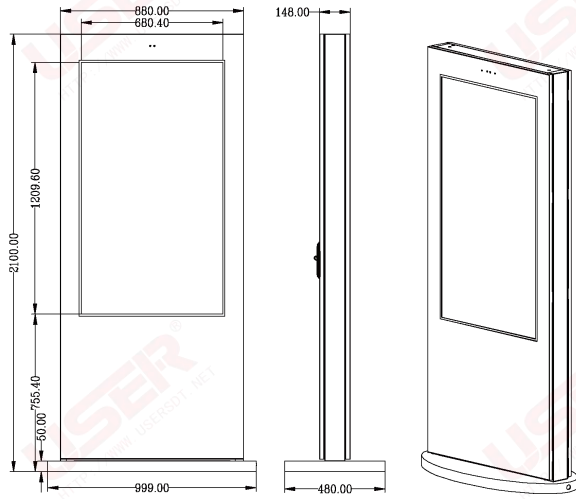

Size(32" - 86") Fans Cooling Solution

32"

43"

49"

Size(32" - 86") Fans Cooling Solution

55"

32"

43"

FUNCTIONS & PARAMETERS

Size(32" - 86") Fans Cooling Solution

Size(32" - 86") Fans Cooled Solution

Maximum Power Consumption for Air-condition Cooling System

Series	Screen size		32 inch	43 inch	49 inch	55 inch	65 inch	75 inch	86 inch	98 inch
	Power	Power								
1500nits power on mode	680W	700W	680W	700W	760W	850W	900W	950W	1250W	1800W
2500nits power on mode	720W	820W	720W	820W	860W	920W	1060W	1200W	1700W	2420W
3500nits power on mode	760W	880W	760W	880W	900W	1480W	1530W	1580W	2580W	2680W
5000nits power on mode	—	—	—	—	—	1050W	1600W	1500W	3000W	—

Size(43" - 55") Air-condition Cooling System

FUNCTIONS & PARAMETERS

Size(43" - 49") Air-condition Cooling System

<p>Technical drawings of the 47-inch kiosk showing front, side, and rear views with dimensions: 1950.00 (height), 780.00 (width), 240.00 (depth), 595.00 (screen height), 1040.00 (screen width), and 400.00 (base width).</p>	<p>47"</p>
<p>Technical drawings of the 49-inch kiosk showing front, side, and rear views with dimensions: 1968.80 (height), 804.00 (width), 240.00 (depth), 609.00 (screen height), 1078.00 (screen width), and 400.00 (base width).</p>	<p>49"</p>
<p>Technical drawings of the 55-inch kiosk showing front, side, and rear views with dimensions: 2099.60 (height), 875.40 (width), 240.00 (depth), 680.40 (screen height), 1200.00 (screen width), and 400.00 (base width).</p>	<p>55"</p>