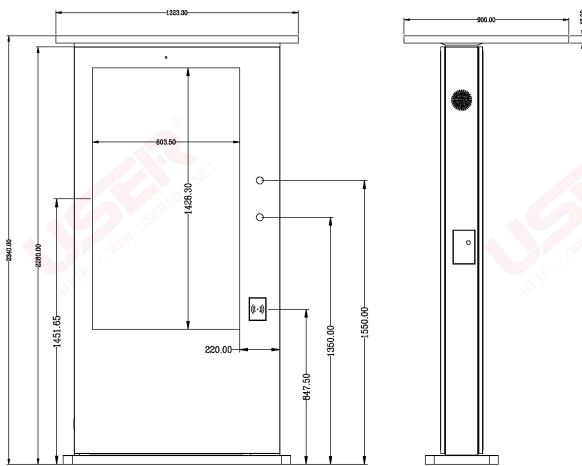

Size(32" - 86") Fans Cooling Solution

32"

43"

49"

Size(32" - 86") Fans Cooling Solution

55"

32"

43"

FUNCTIONS & PARAMETERS

Size(32" - 86") Fans Cooling Solution

Size(32" - 86") Fans Cooled Solution

Maximum Power Consumption for Air-condition Cooling System

Series	Screen size		32 inch	43 inch	49 inch	55 inch	65 inch	75 inch	86 inch	98 inch
	Power	Power								
1500nits power on mode	680W	700W	680W	700W	760W	850W	900W	950W	1250W	1800W
2500nits power on mode	720W	820W	720W	820W	860W	920W	1060W	1200W	1700W	2420W
3500nits power on mode	760W	880W	760W	880W	900W	1480W	1530W	1580W	2580W	2680W
5000nits power on mode	—	—	—	—	—	1050W	1600W	1500W	3000W	—

Size(43" - 55") Air-condition Cooling System

FUNCTIONS & PARAMETERS

Size(43" - 49") Air-condition Cooling System

<p>Technical drawings of the 47-inch kiosk showing front, side, and rear views with dimensions: 1950.00 (height), 780.00 (width), 240.00 (depth), 595.00 (screen height), 1040.00 (screen width), and 400.00 (base width).</p>	<p>47"</p>
<p>Technical drawings of the 49-inch kiosk showing front, side, and rear views with dimensions: 1968.80 (height), 804.00 (width), 240.00 (depth), 609.00 (screen height), 1078.00 (screen width), and 400.00 (base width).</p>	<p>49"</p>
<p>Technical drawings of the 55-inch kiosk showing front, side, and rear views with dimensions: 2099.60 (height), 875.40 (width), 240.00 (depth), 680.40 (screen height), 1200.00 (screen width), and 400.00 (base width).</p>	<p>55"</p>