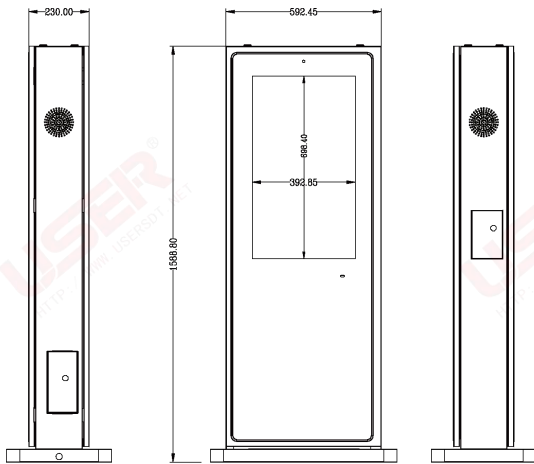

Size(32" - 86") Fans Cooling Solution

32"

43"

49"

Size(32" - 86") Fans Cooling Solution

55"

32"

43"

FUNCTIONS & PARAMETERS

Size(32" - 86") Fans Cooling Solution

Size(32" - 86") Fans Cooled Solution

Maximum Power Consumption for Air-condition Cooling System

Series	Screen size		32 inch	43 inch	49 inch	55 inch	65 inch	75 inch	86 inch	98 inch
	Power	Power								
1500nits power on mode	680W	700W	680W	700W	760W	850W	900W	950W	1250W	1800W
2500nits power on mode	720W	820W	720W	820W	860W	920W	1060W	1200W	1700W	2420W
3500nits power on mode	760W	880W	760W	880W	900W	1480W	1530W	1580W	2580W	2680W
5000nits power on mode	—	—	—	—	—	1050W	1600W	1500W	3000W	—

Size(43" - 55") Air-condition Cooling System

FUNCTIONS & PARAMETERS

Size(43" - 49") Air-condition Cooling System

<p>Technical drawings of the 47-inch kiosk showing front, side, and rear views with dimensions: 1950.00 (height), 780.00 (width), 240.00 (depth), 595.00 (screen height), 1040.00 (screen width), and 400.00 (base width).</p>	<p>47"</p>
<p>Technical drawings of the 49-inch kiosk showing front, side, and rear views with dimensions: 1968.80 (height), 804.00 (width), 240.00 (depth), 609.00 (screen height), 1078.00 (screen width), and 400.00 (base width).</p>	<p>49"</p>
<p>Technical drawings of the 55-inch kiosk showing front, side, and rear views with dimensions: 2099.60 (height), 875.40 (width), 240.00 (depth), 680.40 (screen height), 1200.00 (screen width), and 400.00 (base width).</p>	<p>55"</p>