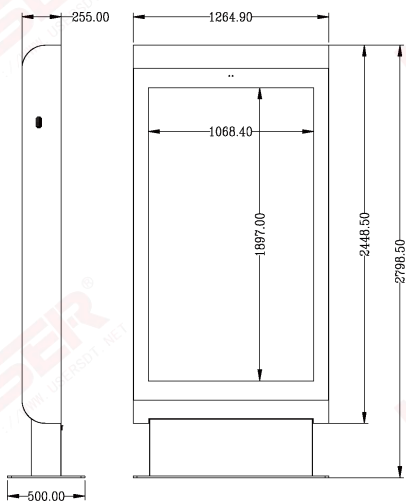

Maximum Power Consumption for Fans Cooling Solution

Series	Screen size		32 inch	43 inch	49 inch	55 inch	65 inch	75 inch	86 inch	98 inch
	Power									
1500nits power on mode			180W	200W	260W	350W	400W	450W	750W	1300W
2500nits power on mode			220W	320W	360W	420W	660W	700W	1200W	1420W
3500nits power on mode			260W	380W	400W	980W	—	—	—	—

Size(32" - 86") Fans Cooling Solution

32"

43"

49"

Size(32" - 86") Fans Cooling Solution

55"

32"

43"

FUNCTIONS & PARAMETERS

Size(32" - 86") Fans Cooling Solution

Size(32" - 86") Fans Cooled Solution

Maximum Power Consumption for Air-condition Cooling System

Series	Screen size		32 inch	43 inch	49 inch	55 inch	65 inch	75 inch	86 inch	98 inch
	Power	Power								
1500nits power on mode	680W	700W	680W	700W	760W	850W	900W	950W	1250W	1800W
2500nits power on mode	720W	820W	720W	820W	860W	920W	1060W	1200W	1700W	2420W
3500nits power on mode	760W	880W	760W	880W	900W	1480W	1530W	1580W	2580W	2680W
5000nits power on mode	—	—	—	—	—	1050W	1600W	1500W	3000W	—

Size(43" - 55") Air-condition Cooling System

FUNCTIONS & PARAMETERS

Size(43" - 49") Air-condition Cooling System

<p>Technical drawings of the 47-inch kiosk showing front, side, and rear views with dimensions: 1950.00 (height), 780.00 (width), 240.00 (depth), 595.00 (screen height), 1040.00 (screen width), and 400.00 (base width).</p>	<p>47"</p>
<p>Technical drawings of the 49-inch kiosk showing front, side, and rear views with dimensions: 1968.80 (height), 804.00 (width), 240.00 (depth), 609.00 (screen height), 1078.00 (screen width), and 400.00 (base width).</p>	<p>49"</p>
<p>Technical drawings of the 55-inch kiosk showing front, side, and rear views with dimensions: 2099.60 (height), 875.40 (width), 240.00 (depth), 680.40 (screen height), 1200.00 (screen width), and 400.00 (base width).</p>	<p>55"</p>