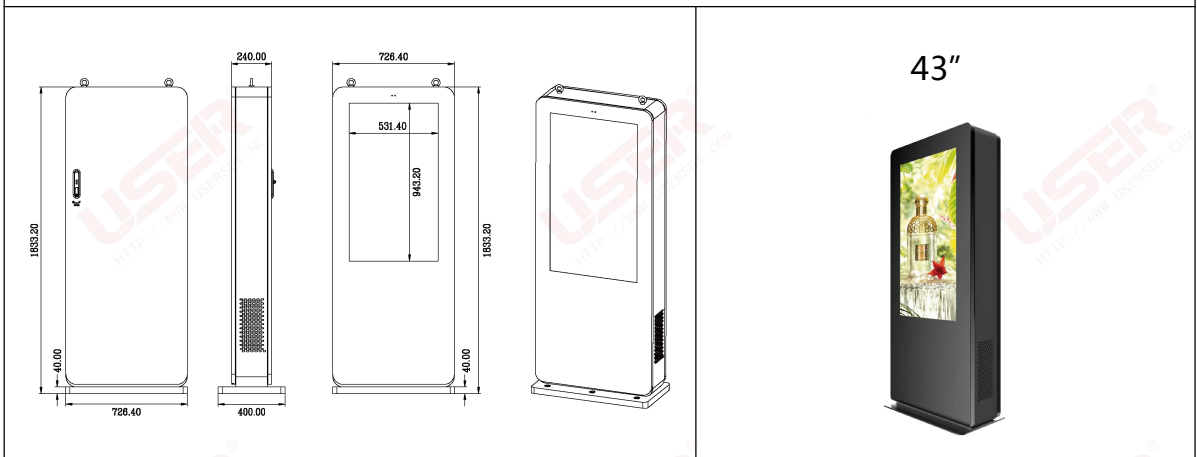

FUNCTIONS & PARAMETERS

Size(32" - 86") Fans Cooling Solution

Size(32" - 86") Fans Cooled Solution

Maximum Power Consumption for Air-condition Cooling System

Series	Screen size		32 inch	43 inch	49 inch	55 inch	65 inch	75 inch	86 inch	98 inch
	Power	Power								
1500nits power on mode	680W	700W	680W	700W	760W	850W	900W	950W	1250W	1800W
2500nits power on mode	720W	820W	720W	820W	860W	920W	1060W	1200W	1700W	2420W
3500nits power on mode	760W	880W	760W	880W	900W	1480W	1530W	1580W	2580W	2680W
5000nits power on mode	—	—	—	—	—	1050W	1600W	1500W	3000W	—

Size(43" - 55") Air-condition Cooling System

FUNCTIONS & PARAMETERS

Size(43" - 49") Air-condition Cooling System

<p>Technical drawings of the 47-inch kiosk showing front, side, and rear views with dimensions: 1950.00 (height), 780.00 (width), 240.00 (depth), 595.00 (screen height), 1040.00 (screen width), and 400.00 (base width).</p>	<p>47"</p>
<p>Technical drawings of the 49-inch kiosk showing front, side, and rear views with dimensions: 1968.80 (height), 804.00 (width), 240.00 (depth), 609.00 (screen height), 1078.00 (screen width), and 400.00 (base width).</p>	<p>49"</p>
<p>Technical drawings of the 55-inch kiosk showing front, side, and rear views with dimensions: 2099.60 (height), 875.40 (width), 240.00 (depth), 680.40 (screen height), 1200.00 (screen width), and 400.00 (base width).</p>	<p>55"</p>