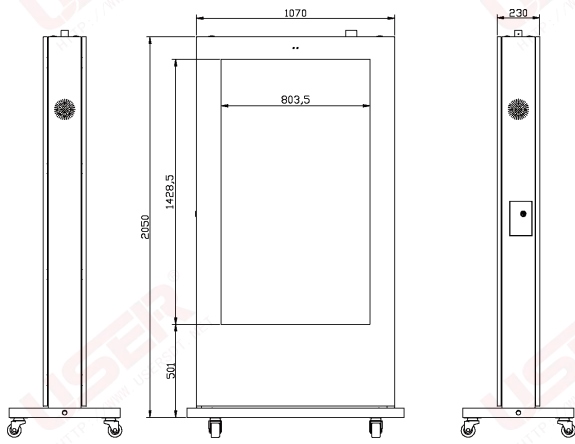

Size(32" - 86") Fans Cooling Solution

32"

43"

49"

Size(32" - 86") Fans Cooling Solution

55"

32"

43"

FUNCTIONS & PARAMETERS

Size(32" - 86") Fans Cooling Solution

Size(32" - 86") Fans Cooled Solution

Maximum Power Consumption for Air-condition Cooling System

Series	Screen size		32 inch	43 inch	49 inch	55 inch	65 inch	75 inch	86 inch	98 inch
	Power	Power								
1500nits power on mode	680W	700W	680W	700W	760W	850W	900W	950W	1250W	1800W
2500nits power on mode	720W	820W	720W	820W	860W	920W	1060W	1200W	1700W	2420W
3500nits power on mode	760W	880W	760W	880W	900W	1480W	1530W	1580W	2580W	2680W
5000nits power on mode	—	—	—	—	—	1050W	1600W	1500W	3000W	—

Size(43" - 55") Air-condition Cooling System

FUNCTIONS & PARAMETERS

Size(43" - 49") Air-condition Cooling System

<p>Technical drawings of the 47-inch kiosk showing front, side, and rear views with dimensions: 1950.00 (height), 780.00 (width), 240.00 (depth), 595.00 (screen height), 1040.00 (screen width), and 400.00 (base width).</p>	<p>47"</p>
<p>Technical drawings of the 49-inch kiosk showing front, side, and rear views with dimensions: 1968.80 (height), 804.00 (width), 240.00 (depth), 609.00 (screen height), 1078.00 (screen width), and 400.00 (base width).</p>	<p>49"</p>
<p>Technical drawings of the 55-inch kiosk showing front, side, and rear views with dimensions: 2099.60 (height), 875.40 (width), 240.00 (depth), 680.40 (screen height), 1200.00 (screen width), and 400.00 (base width).</p>	<p>55"</p>