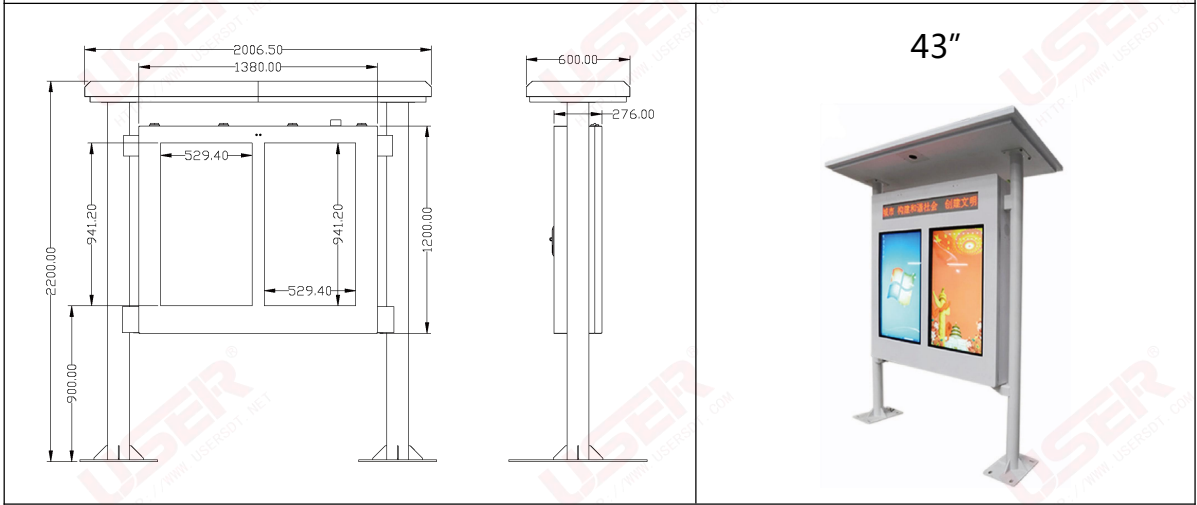

Size(32" - 86") Fans Cooled Solution