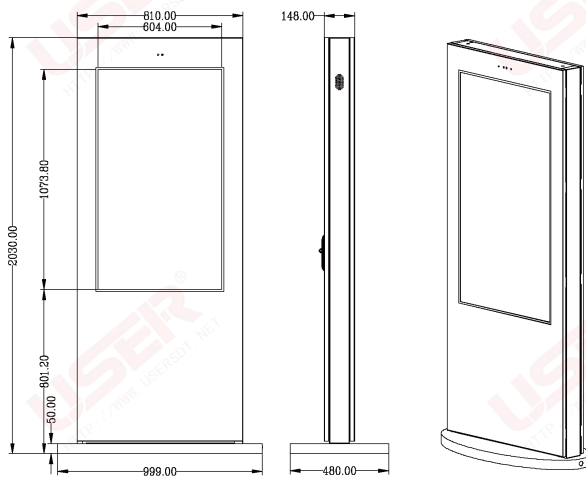

Size(32" - 86") Fans Cooling Solution

32"

43"

49"