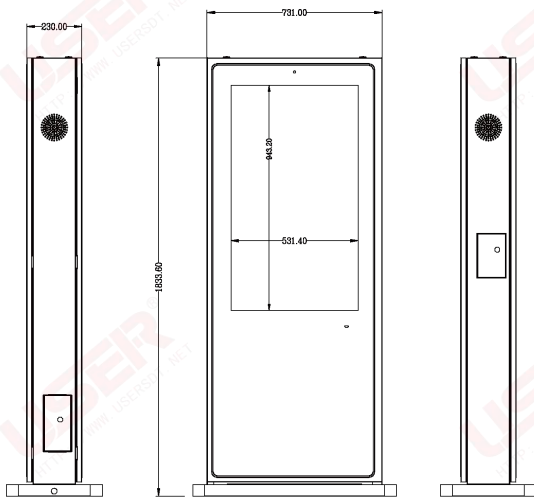

Size(32" - 86") Fans Cooling Solution

55"

32"

43"