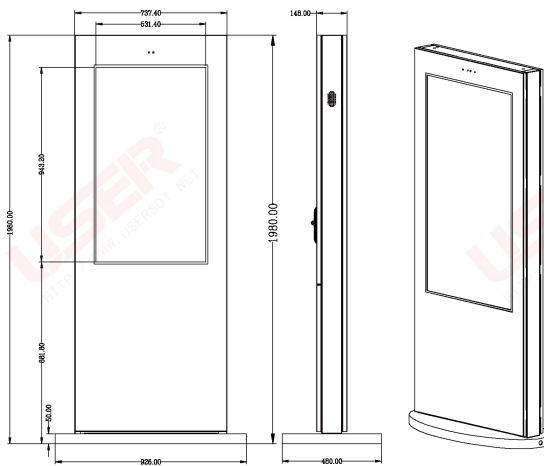

Size(32" - 86") Fans Cooling Solution

32"

43"

49"