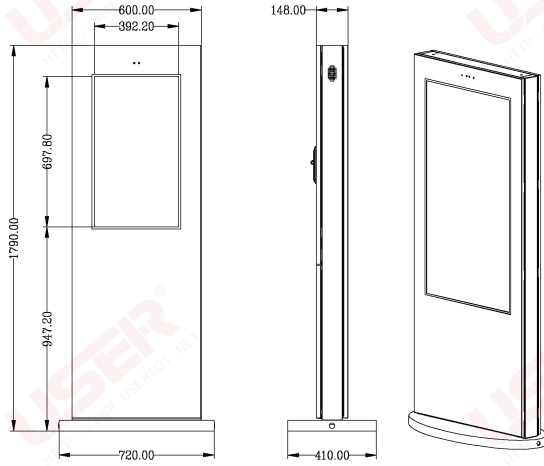

Size(32" - 86") Fans Cooling Solution