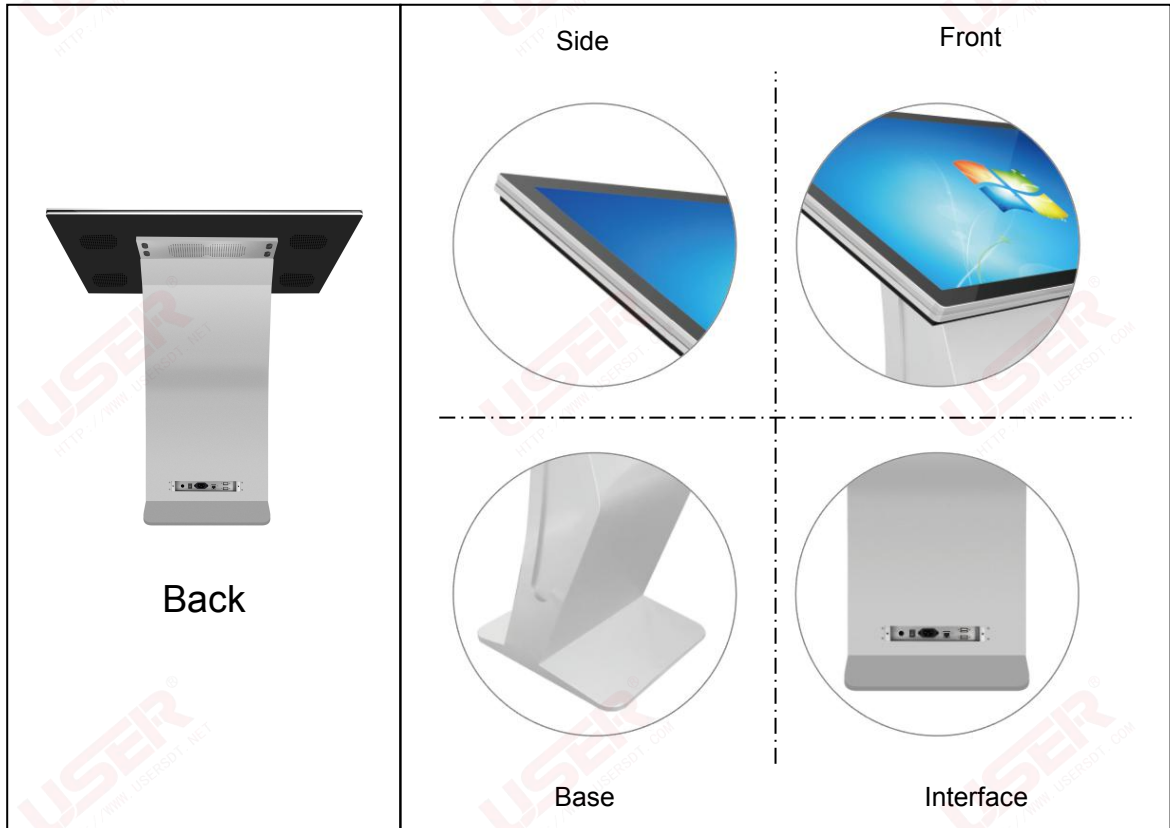

FUNCTIONS & PARAMETERS

Body Structures