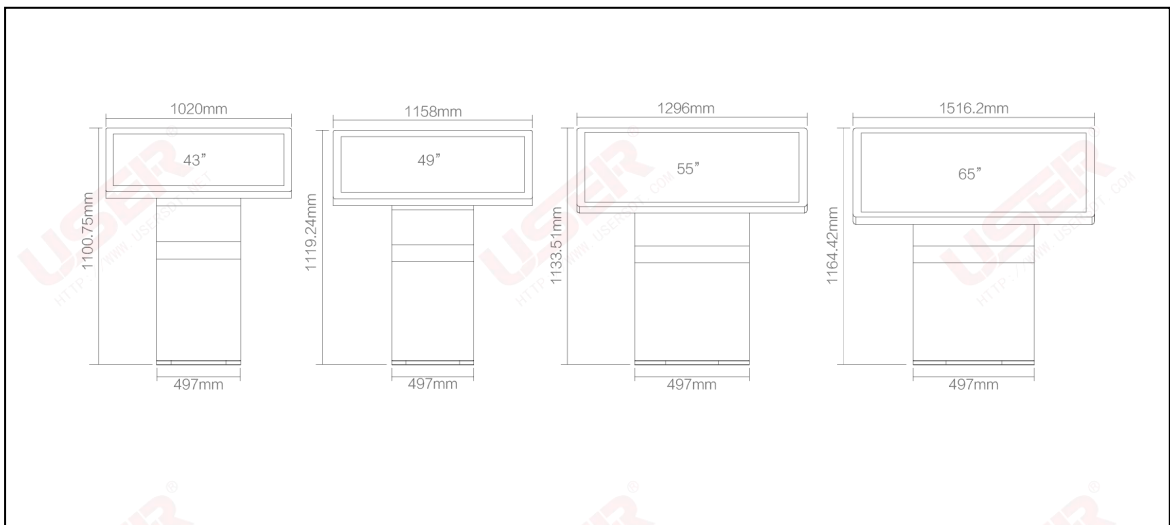

Body Structures