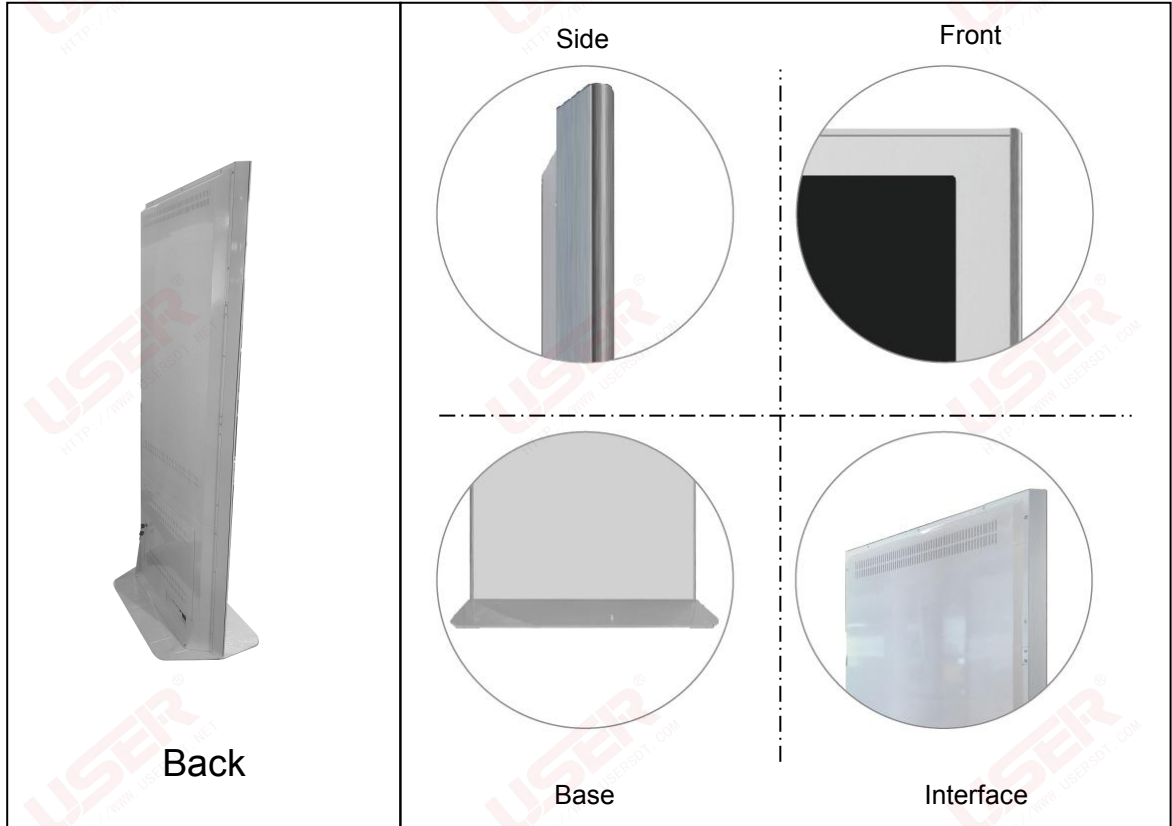

## Ultra-thin Floor Standing

Digital Signage ▶ LGW01

Silver Border / Base

Golden Border / Base

Color Customization

HD Display

Android OS/  
Windows OS

178° Full View

## Body Structures