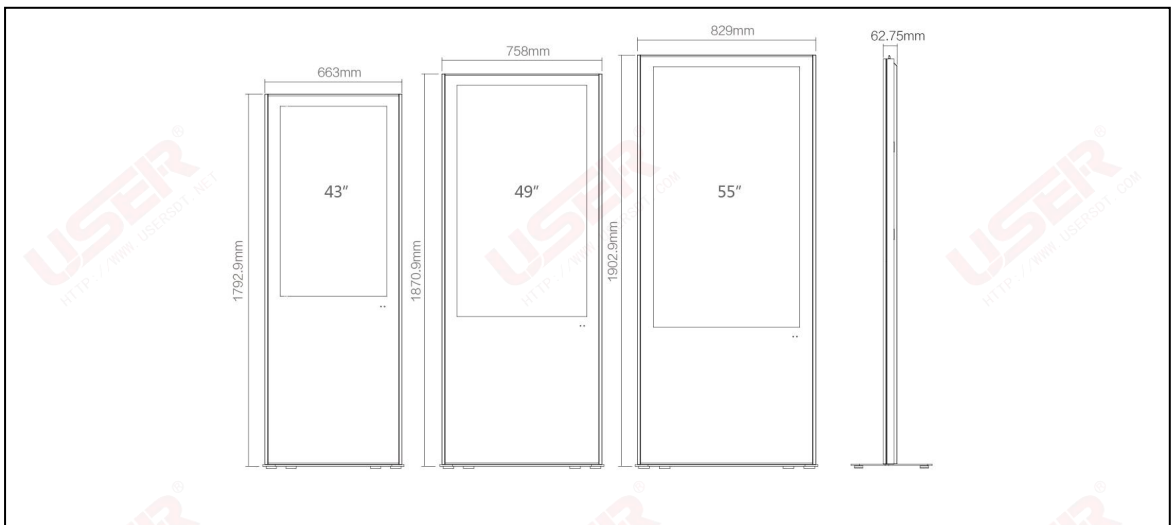

Body Structures