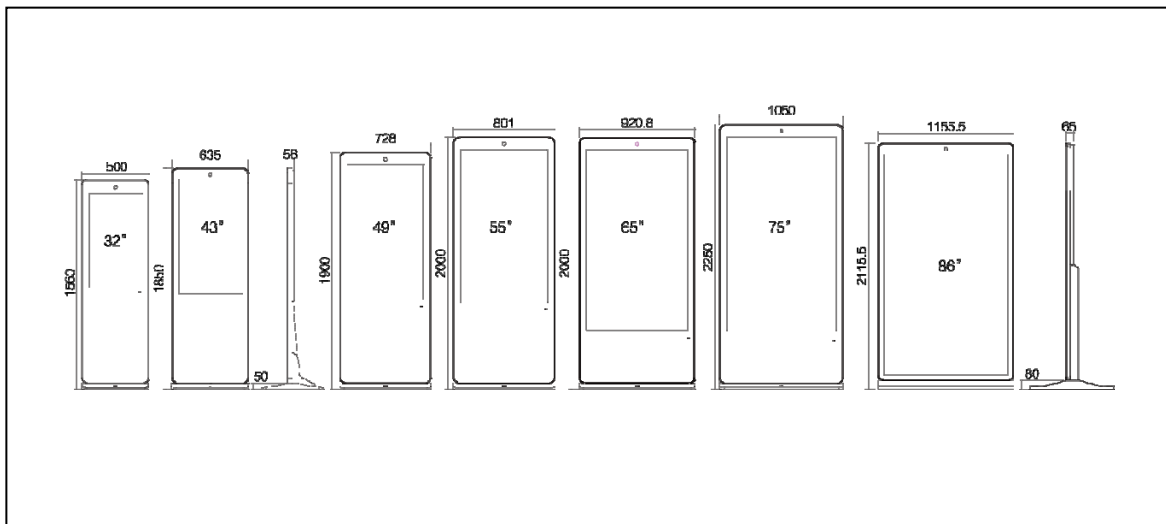

Body Structures