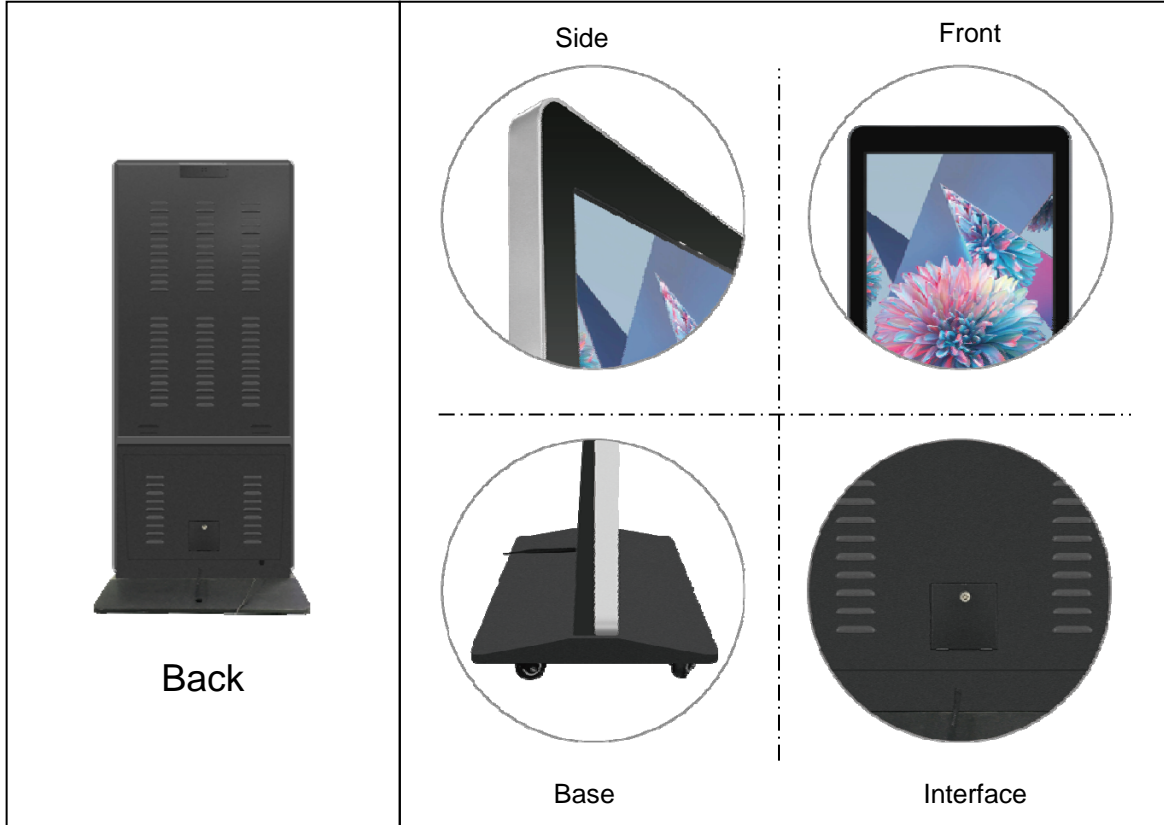

## Ultra-thin Floor Standing

Digital Signage ▶ LL02

Silver Border / Base

Golden Border / Base

Color Customization

HD Display

Android OS/  
Windows OS

178° Full View

## Body Structures

## Technical Parameter

Product model		US-AD****			
Screen parameters	Size	32"- 86"	Audio system	Horn	2×5W(8Ω)
	Back type	Backlight integration		Sound mode	standard
	Display Proportion	16 : 9	Output Interface	PC output interface	RJ45 1、USB 2
	Physical resolution	1920X1080		L/R Audio output	1 RCA X2
	Color depth	16.7M	Power consumption	Input voltage	C 100~240v 50/60HZ
	Viewing angle	R/L/U/D 89/89/89/89		Standby power / rated power	≤3W/≤180W
	Brightness	450 cd/m <sup>2</sup>	Cabinet	Material	SPCC
	Contrast	5000:1		Exterior color	Black (default) gold silver
	Response time	5ms	External conditions	Working temperature / humidity	0°C~50°C/20% ~ 80%
	Service time	60000 hours		Storage temperature / humidity	-10°C~60°C/5--95%