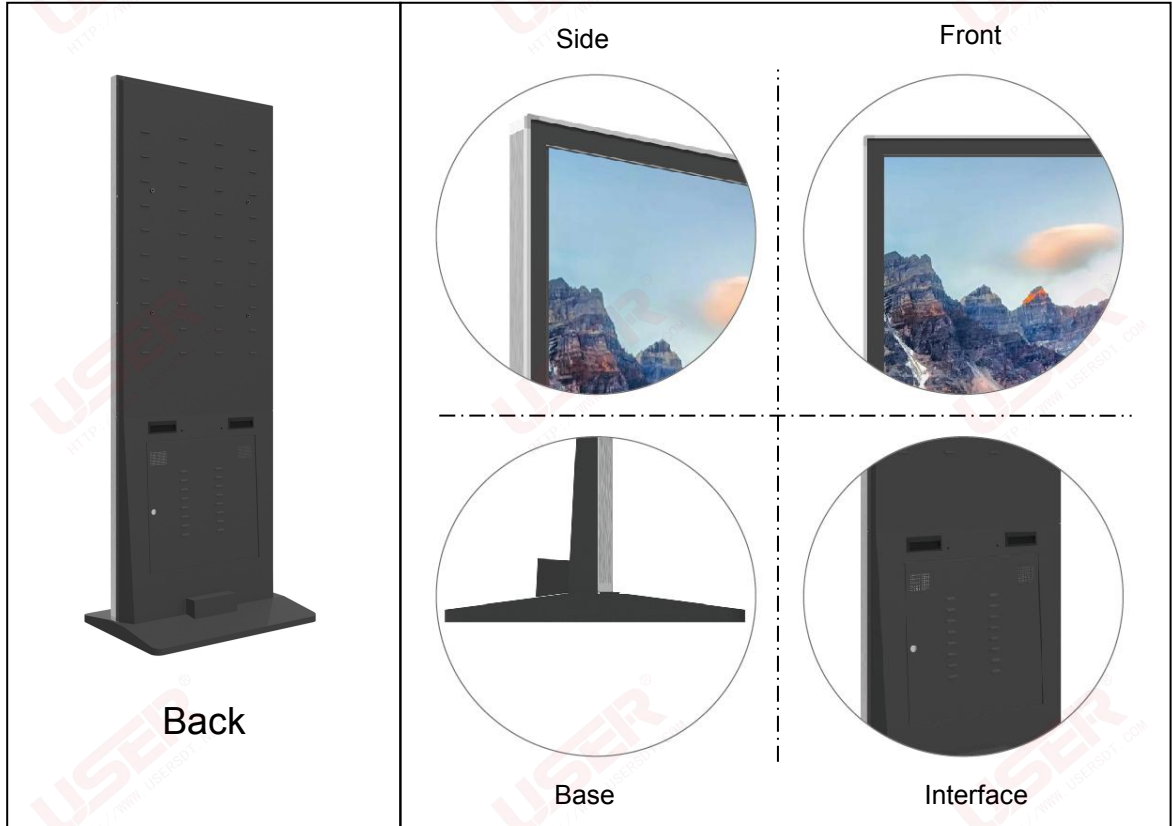

### Digital Signage ▶ LSK03

Silver Border / Base

Golden Border / Base

Color Customization

HD Display

Android OS/  
Windows OS

178° Full View

Centralized  
Management  
system

## Body Structures

## Technical Parameter

Product model		US-AD*****			
Screen parameters	Size	43" - 55"	Audio system	Horn	2×5W(8Ω)
	Back type	Backlight integration		Sound mode	standard
	Display Proportion	16: 9	Output Interface	PC output interface	RJ45 1、USB 2
	Physical resolution	1920X1080		L/R Audio output	1 RCA X2
	Color depth	16.7M	Power consumption	Input voltage	C 100~240v 50/60HZ
	Viewing angle	R/L/U/D 89/89/89/89		Standby power / rated power	≤3W/≤180W
	Brightness	450 cd/m <sup>2</sup>	Cabinet	Material	SPCC
	Contrast	5000:1		Exterior color	Black (default) gold silver
	Response time	5ms	External conditions	Working temperature / humidity	0℃~50℃/20%~80%
	Service time	60000 hours		Storage temperature / humidity	-10℃~60℃/5--95%