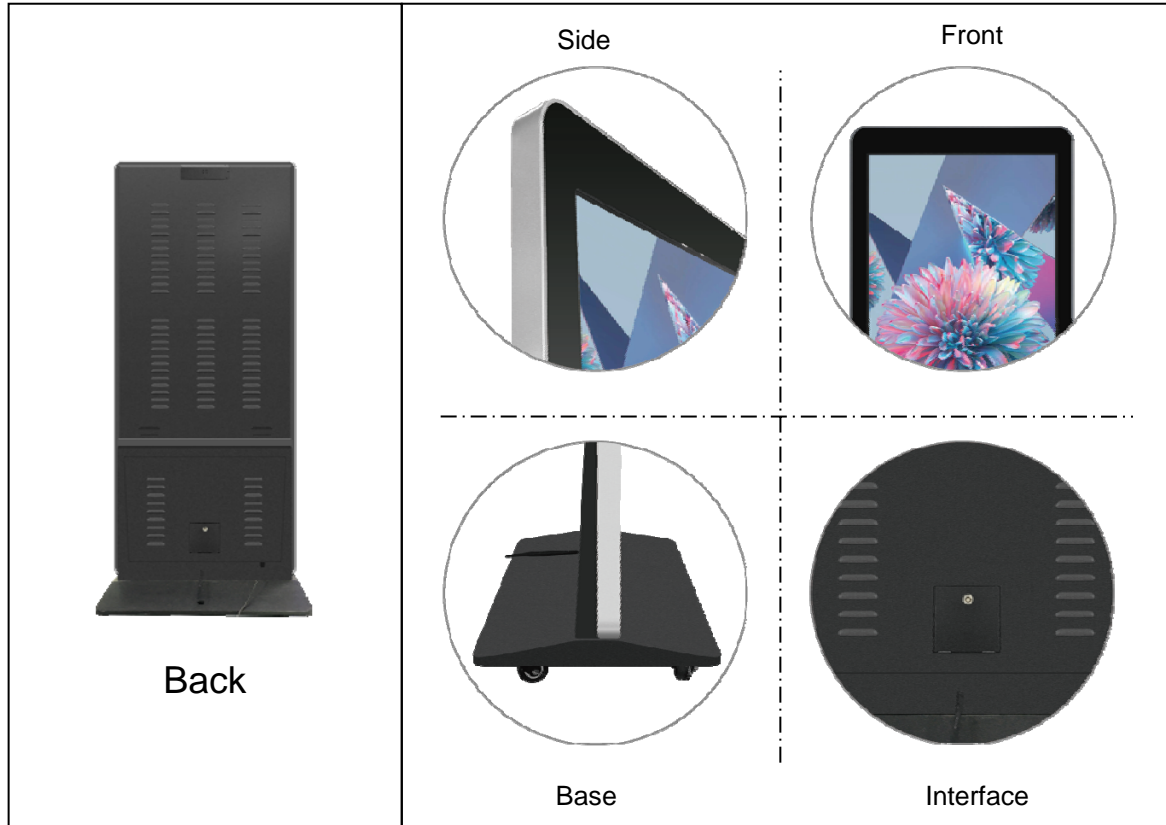

## Ultra-thin Floor Standing

Digital Signage ▶ LS01

Silver Border / Base

Golden Border / Base

Color Customization

HD Display

Android OS/  
Windows OS

178° Full View

## Body Structures

## Technical Parameter

Product model		US-AD****			
Screen parameters	Size	43"- 65"	Audio system	Horn	2×5W(8Ω)
	Back type	Backlight integration		Sound mode	standard
	Display Proportion	16 : 9	Output Interface	PC output interface	RJ45 1、USB 2
	Physical resolution	1920X1080		L/R Audio output	1 RCA X2
	Color depth	16.7M	Power consumption	Input voltage	C 100~240v 50/60HZ
	Viewing angle	R/L/U/D 89/89/89/89		Standby power / rated power	≤3W/≤180W
	Brightness	450 cd/m <sup>2</sup>	Cabinet	Material	SPCC
	Contrast	5000:1		Exterior color	Black (default) gold silver
	Response time	5ms	External conditions	Working temperature / humidity	0°C~50°C/20% ~ 80%
	Service time	60000 hours		Storage temperature / humidity	-10°C~60°C/5--95%