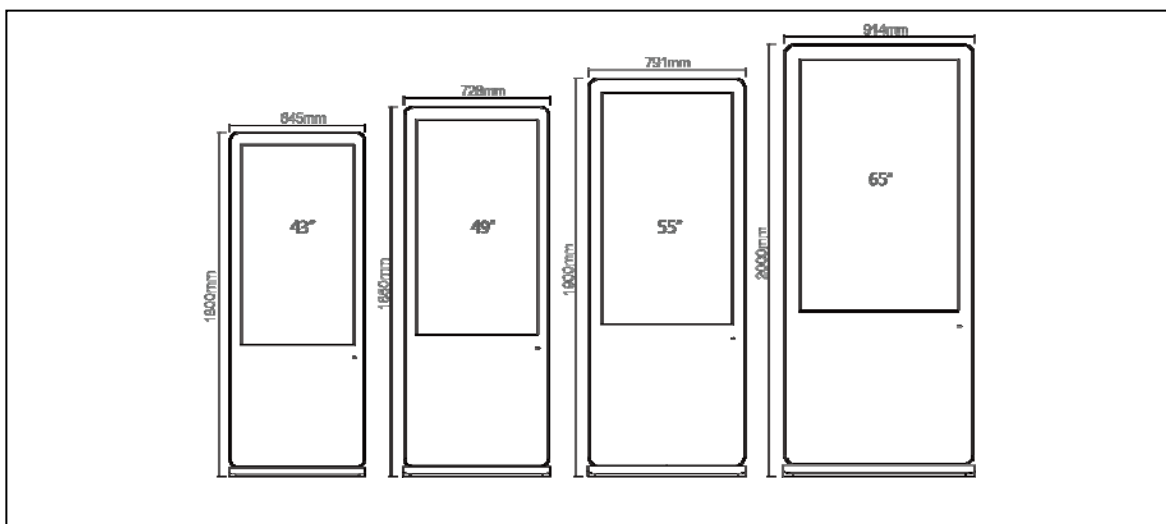

Body Structures