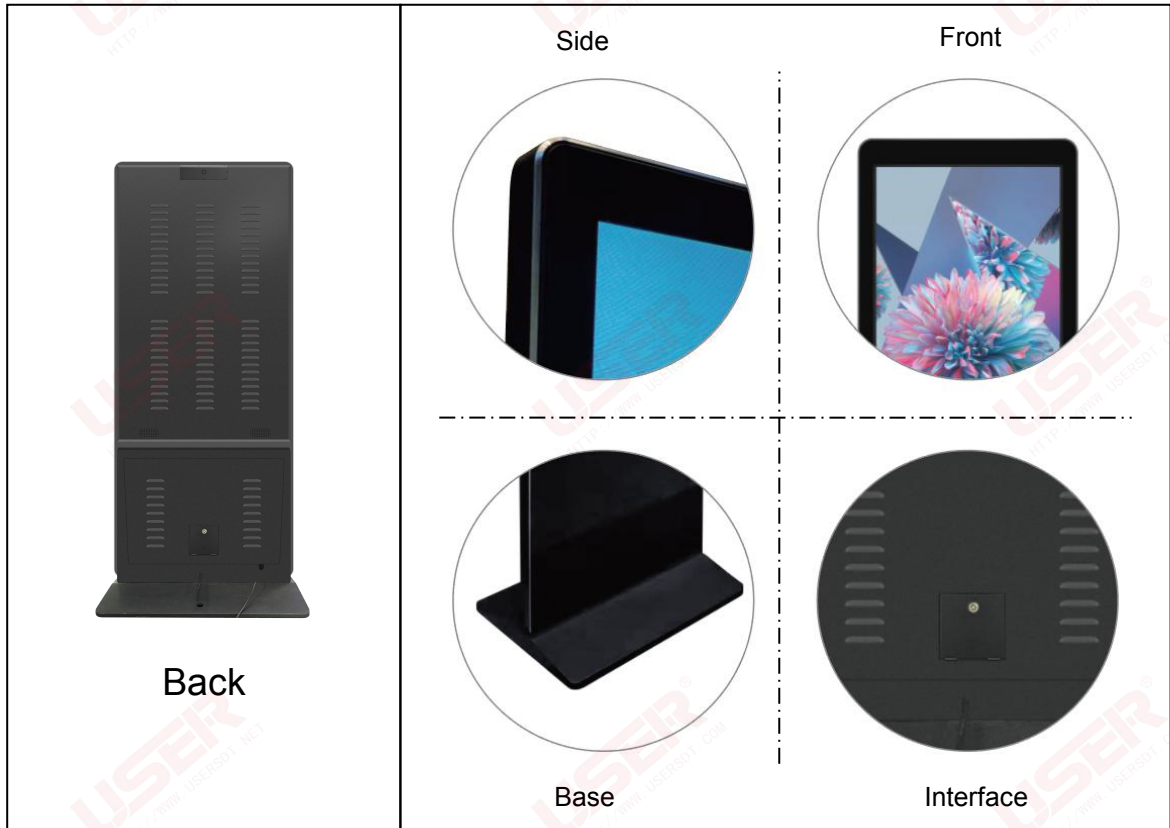

FUNCTIONS & PARAMETERS

Body Structures