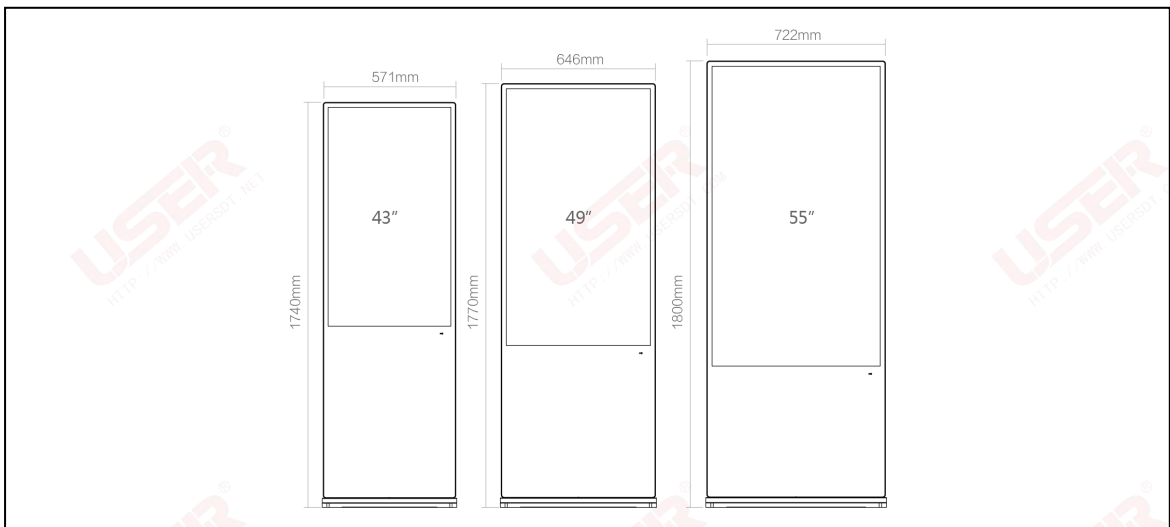

Body Structures