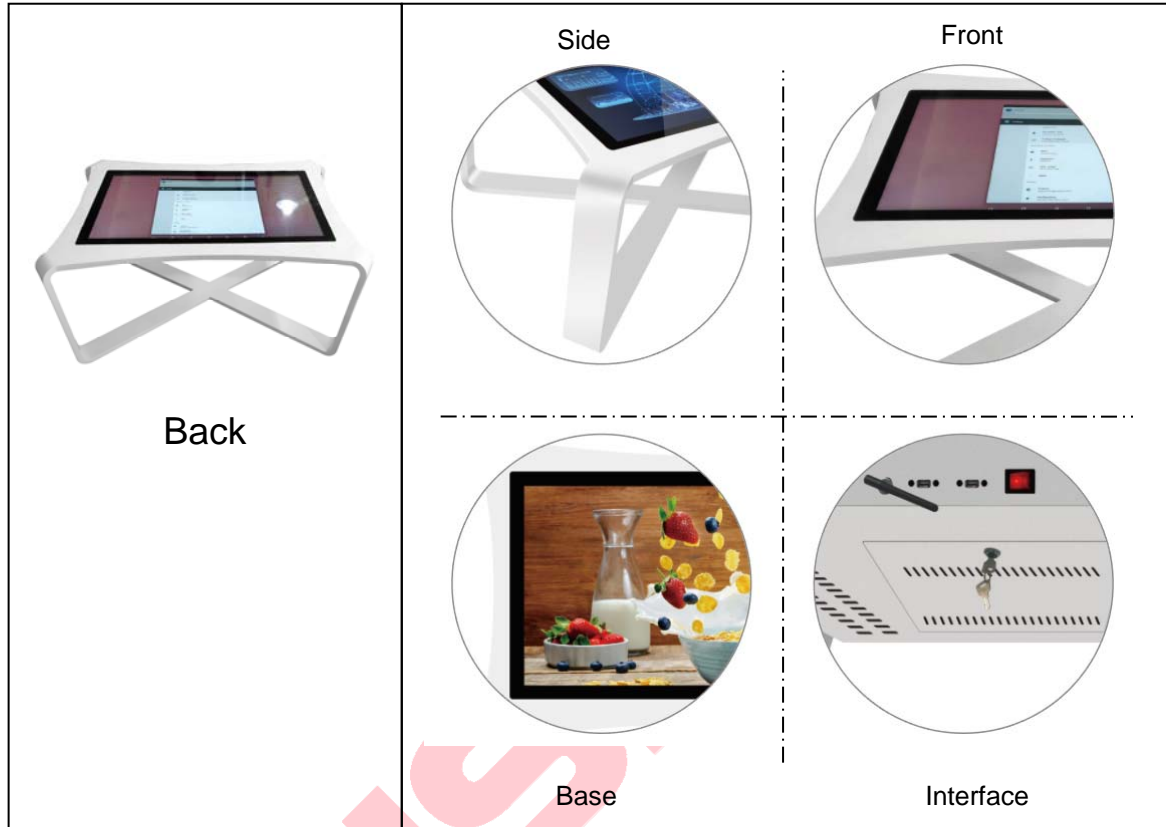

## Touch Screen Coffee Table

Digital Signage ▶ DDH

Silver Border / Base

Golden Border / Base

Color Customization

HD Display

Android OS/  
Windows OS

178° Full View

Centralized  
Management  
system

Tempered Glass

3D Noise  
Reduction Display

**USER<sup>®</sup>**

Special LCD Display Solutions Supplier

<http://www.usersdt.net>

1. High quality explosion-proof glass, high light transmittance, anti-violent, scratch-resistant, dust-proof and waterproof ;
2. Professional chip and processing technology to ensure high image quality ;
3. Industrial high-performance LCD screen ensures high image clarity, high brightness and stability of use;
4. The shell is made of high-strength steel, which is ultra-thin, beautiful and strong, and has excellent protection performance;
5. The surface is fine-grained, smooth and even, with good anti-rust and wear-resisting functions;
6. A variety of signal interfaces, supporting a variety of signal input / output;
7. Adopt industrial industrial control board, Android system.

## Body Structures

## Technical Parameter

Product model		US-AD*****			
Screen parameters	Size	32"	Audio system	Horn	2×5W(8Ω)
	Back type	Backlight integration		Sound mode	standard
	Display Proportion	16 : 9	Output Interface	PC output interface	RJ45 1、USB 2
	Physical resolution	1920X1080		L/R Audio output	1 RCA X2
	Color depth	16.7M	Power consumption	Input voltage	C 100~240v 50/60HZ
	Viewing angle	R/L/U/D 89/89/89/89		Standby power / rated power	≤3W/≤180W
	Brightness	450 cd/m <sup>2</sup>	Cabinet	Material	SPCC
	Contrast	5000:1		Exterior color	Black (default) gold silver
	Response time	5ms	External conditions	Working temperature / humidity	0°C~50°C/20% ~ 80%
	Service time	60000 hours		Storage temperature / humidity	-10°C~60°C/5--95%