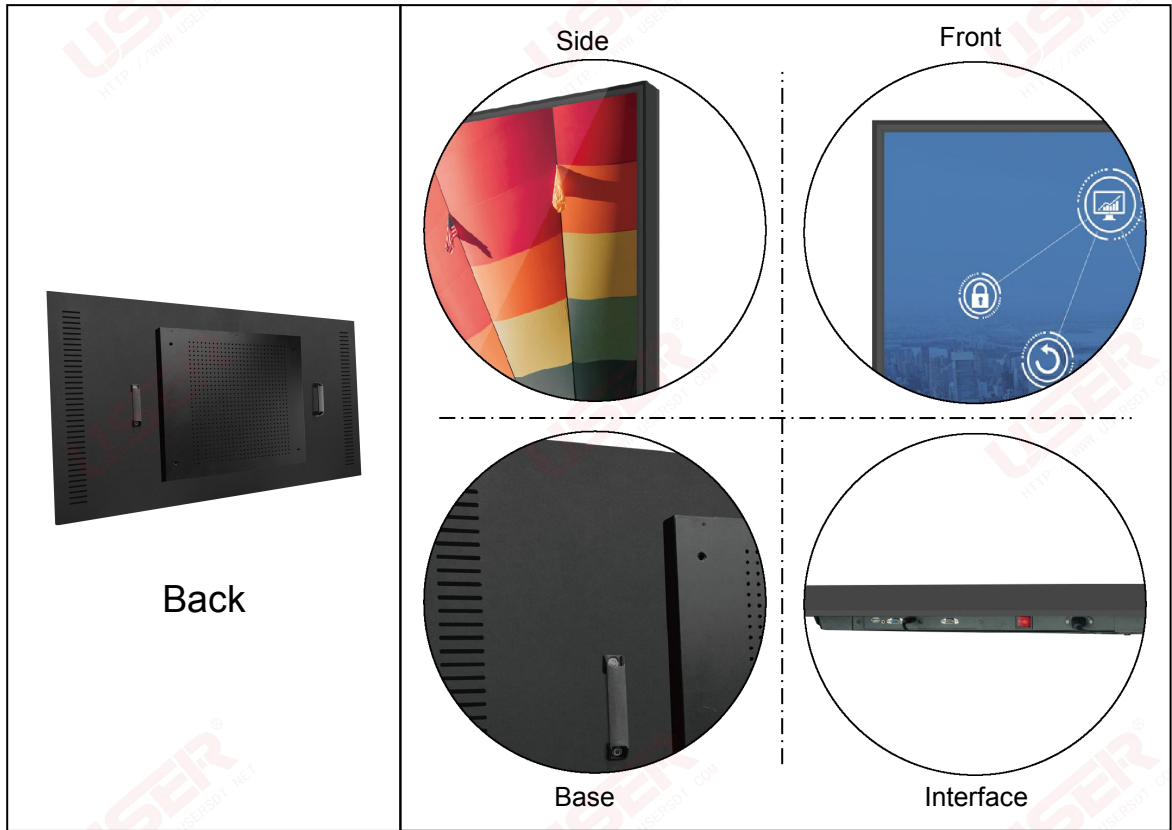

Shop-window High Brightness

Advertising Display

HD Display

Android OS/
Windows OS

Tempered
Glass

Built-in
Speaker

Split Screen

Highlight Screen

Long-time display
loop play

USER[®]

Special LCD Display Solutions Supplier

<http://www.usersdt.net>

1. Professional chip and processing technology to ensure high image quality ;
2. Industrial high-performance LCD screen ensures high image clarity, high brightness and stability of use;
3. The shell is made of high-strength steel, which is ultra-thin, beautiful and strong, and has excellent protection performance;
4. The surface is fine-grained, smooth and even, with good anti-rust and wear-resisting functions;
5. A variety of signal interfaces, supporting a variety of signal input / output;
6. Adopt industrial industrial control board, Android system.

FUNCTIONS & PARAMETERS

Body Structures

Body Structures

FUNCTIONS & PARAMETERS

Technical Parameter

Product model		US-AD*****			
Screen parameters	Size	43" ~ 55"	Audio system	Horn	2×5W(8Ω)
	Back type	Backlight integration		Sound mode	standard
	Display Proportion	16 : 9	Output Interface	PC output interface	RJ45 1、USB 2
	Physical resolution	1920X1080		L/R Audio output	1 RCA X2
	Color depth	16.7M	Power consumption	Input voltage	C 100~240v 50/60HZ
	Viewing angle	R/L/U/D 89/89/89/89		Standby power / rated power	≤3W/≤180W
	Brightness	1500nits(typ) 5000(max)	Cabinet	Material	SPCC
	Contrast	5000:1		Exterior color	Black (default) gold silver
	Response time	5ms	External conditions	Working temperature / humidity	0°C~50°C/20%~80%
	Service time	60000 hours		Storage temperature / humidity	-10°C~60°C/5--95%