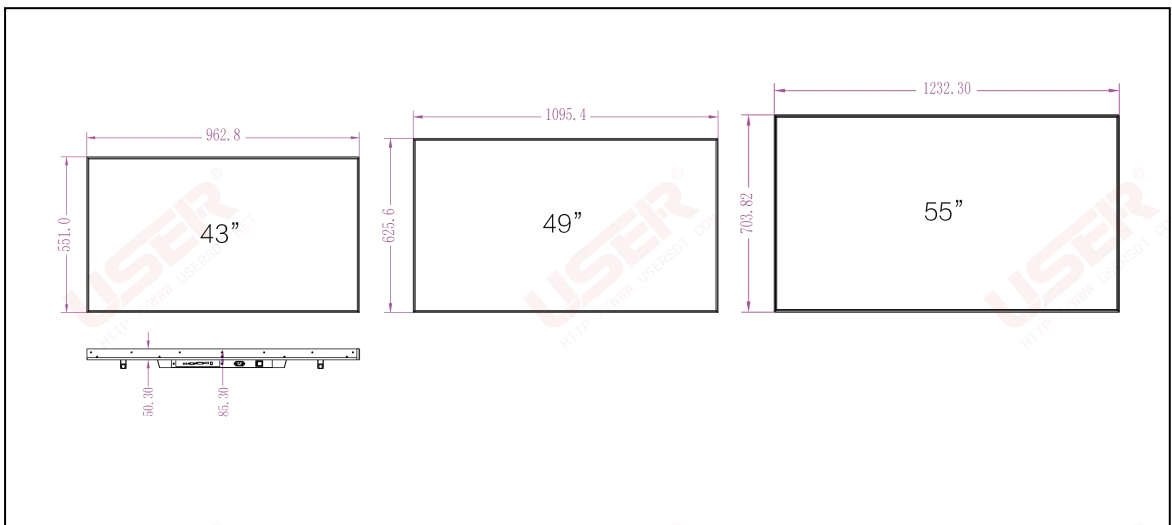

FUNCTIONS & PARAMETERS

Body Structures

Body Structures

FUNCTIONS & PARAMETERS

Technical Parameter

Product model		US-AD*****			
Screen parameters	Size	43" ~ 55"	Audio system	Horn	2×5W(8Ω)
	Back type	Backlight integration		Sound mode	standard
	Display Proportion	16 : 9	Output Interface	PC output interface	RJ45 1、USB 2
	Physical resolution	1920X1080		L/R Audio output	1 RCA X2
	Color depth	16.7M	Power consumption	Input voltage	C 100~240v 50/60HZ
	Viewing angle	R/L/U/D 89/89/89/89		Standby power / rated power	≤3W/≤180W
	Brightness	1500nits(typ) 5000(max)	Cabinet	Material	SPCC
	Contrast	5000:1		Exterior color	Black (default) gold silver
	Response time	5ms	External conditions	Working temperature / humidity	0°C~50°C/20%~80%
	Service time	60000 hours		Storage temperature / humidity	-10°C~60°C/5--95%

Power consumption table

Screen Series / Power	32 inch	43 inch	49 inch	55 inch	65 inch	75 inch	86 inch
Standalone version	70W	85W	100W	115W	180W	240W	380W
Android system	70W	85W	100W	115W	180W	240W	380W
Low power consumption One machine series	90W	100W	120W	135W	180W	260W	300W
Desktop machine series	150W	170W	190W	220W	250W	330W	390W