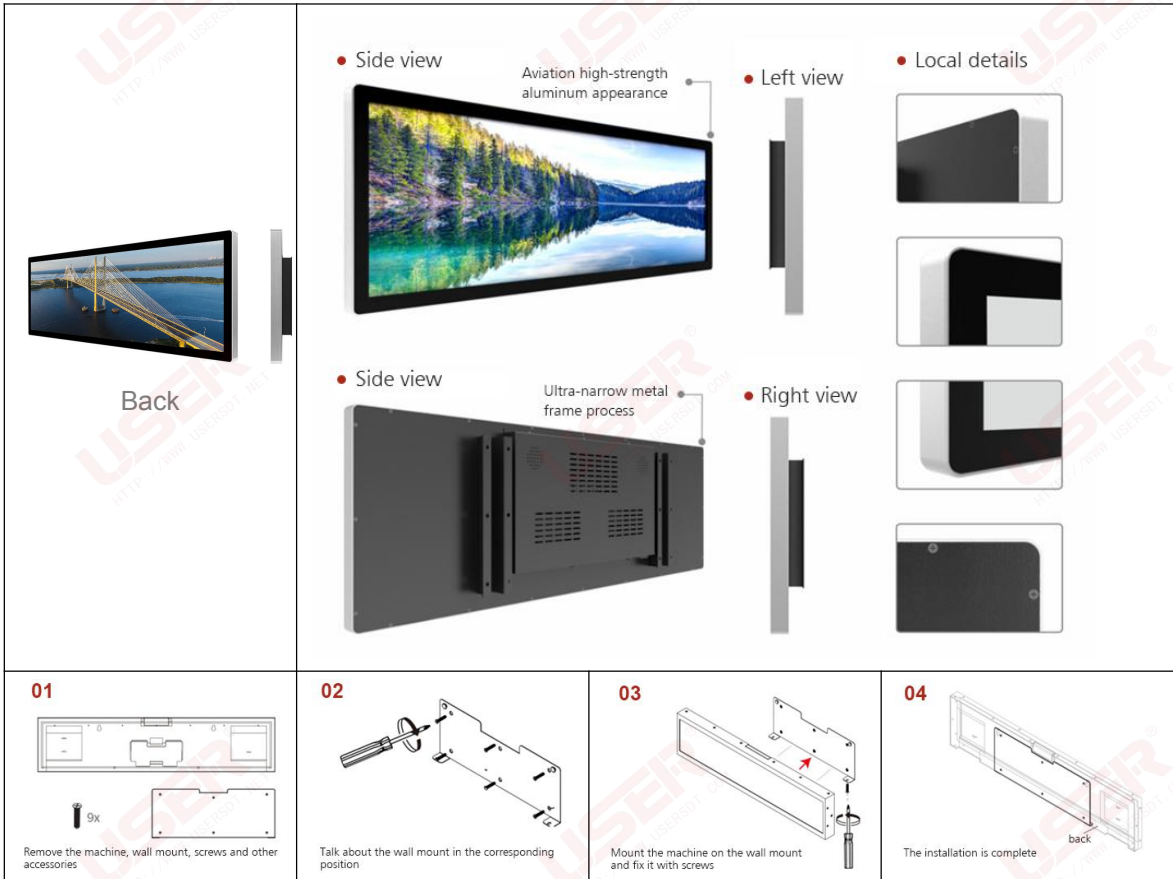

# Stretched Bar LCD Display Digital Signage

Silver Border / Base

Golden Border / Base

Color Customization

Android

WIFI

Horizontal or vertical installation

Automatic switch machine

USB/SD

Loop Playback

**USER<sup>®</sup>**

Special LCD Display Solutions Supplier  
<http://www.usersdt.net>

1. High quality explosion-proof glass, high light transmittance, anti-violent, scratch-resistant, dust-proof and waterproof;
2. Professional chip and processing technology to ensure high image quality;
3. Industrial high-performance LCD screen ensures high image clarity, high brightness and stability of use;
4. The shell is made of high-strength steel, which is ultra-thin, beautiful and strong, and has excellent protection performance;
5. The surface is fine-grained, smooth and even, with good anti-rust and wear-resisting functions;
6. A variety of signal interfaces, supporting a variety of signal input / output;
7. Adopt industrial industrial control board, Android system.

## Body Structures

## Technical Parameter

Product model		US-AD****			
Screen parameters	Size	28" - 49.5"	Audio system	Horn	5W(8Ω)
	Light Unit	LED		Sound mode	standard
	Display Proportion	16: 9	Output Interface	PC output interface	RJ45 1、USB 2
	Physical resolution	1920X360P / 1920X540P		L/R Audio output	1 RCA X2
	Color depth	16.7M	Power consumption	Input voltage	C 100~240v 50/60HZ
	Viewing angle	178° / 178°		Standby power / rated power	≤3W/≤180W
	Brightness	350 cd/m <sup>2</sup>	Cabinet	Material	SPCC
	Contrast	4000:1		Exterior color	Black (default) gold silver
	Response time	6ms	External conditions	Working temperature / humidity	0°C~50°C/0%~90%
	Service time	30000 hours		Storage temperature / humidity	-10°C~60°C/5--95%