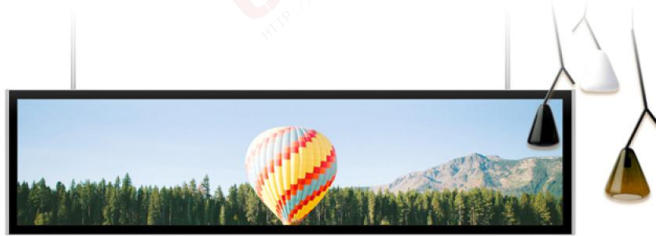

# Stretched Bar LCD Display Digital Signage

Silver Border / Base

Golden Border / Base

Color Customization

Android

WIFI

Horizontal or vertical installation

Automatic switch machine

USB/SD

Loop Playback

**USER<sup>®</sup>**

Special LCD Display Solutions Supplier  
<http://www.usersdt.net>

1. High quality explosion-proof glass, high light transmittance, anti-violent, scratch-resistant, dust-proof and waterproof;
2. Professional chip and processing technology to ensure high image quality;
3. Industrial high-performance LCD screen ensures high image clarity, high brightness and stability of use;
4. The shell is made of high-strength steel, which is ultra-thin, beautiful and strong, and has excellent protection performance;
5. The surface is fine-grained, smooth and even, with good anti-rust and wear-resisting functions;
6. A variety of signal interfaces, supporting a variety of signal input / output;
7. Adopt industrial industrial control board, Android system.